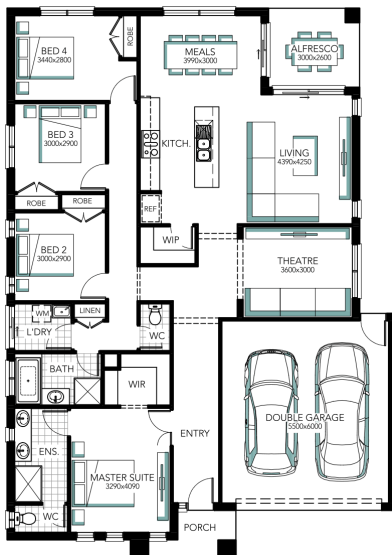

Macquarie 22

Address

381 Esposito St Riverside Estate

Lot Width

15.00

Lot size

646.00 m²

House size

208.55 m²

Your Inclusions

- Enjoy the luxury of Essastone to your kitchen benchtops
- Beautiful Beaumont Tiles to your wet and dry area tiling
- Your home will stay cosy and warm with ducted gas heating and wall mounted control.
- Comfortable carpets and underlay to your bedrooms and lounge
- Seamless transition into your showers with tiled shower bases.
- 900mm stainless steel freestanding cooker and canopy rangehood for the Chef in the family.